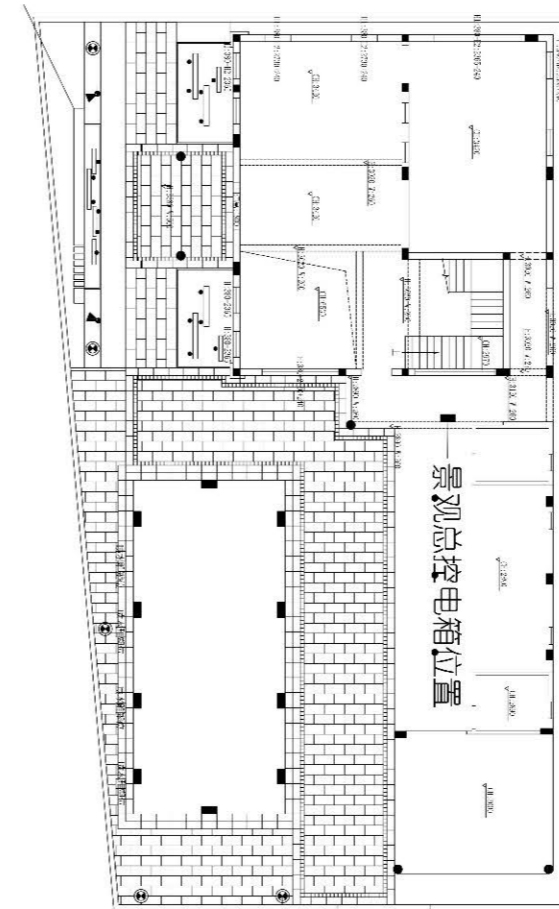

2. 别墅泳池的设计方案： Designing scheme of private swimming pool.

* 这是业主提供的CAD图
Here is the CAD file given by the owner.