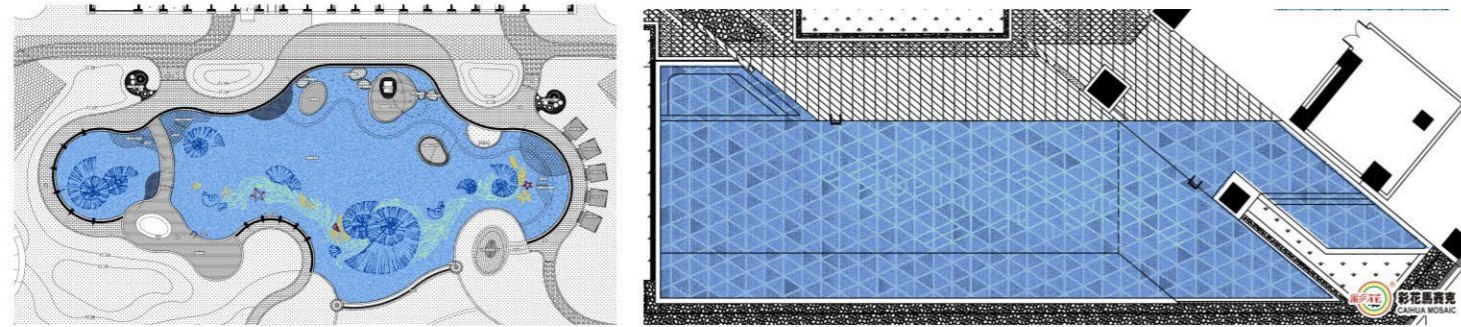

YXX027

YXX028

泳池马赛克人性化设计理念：生产多样化配件，体现彩花的人文关怀精神。

- ▶ 有助于梯级和泳池处角的完美修饰；
- ▶ 圆形修饰边角可避免碰伤身体；
- ▶ 方便清洁，无卫生死角。

The humanization design concept of mosaic pool mosaic: Produce all kinds of trims and corners to matching supply with pool mosaic, embody the spirit of humanistic care.

- ▶ Make a perfect decoration for the steps and edges of the pool;
- ▶ Rounded corners can avoid body bruised;
- ▶ Convenient and clean, no health dead corner.

48x48mm配件实效图

泳池配件 — TRIMS & CORNERS

48x48mm配件

48x95mm配件

73x73mm配件

设计案例 — DESIGN CASES

我公司设计部将会根据泳池工程平面图，箱客户提供多种的设计方案，务求满足客户的不同需求。以下是我们的几款设计方案，供您参考。

Our designers will provide you some designs according to the plan metric map of your swimming pool, in order to meet the design needs of every customer. Please see the following designs for your Reference.

1. 高级酒店、度假村、住宅小区的泳池设计方案： Designing scheme of public swimming pool for Hotel & Resorts & Residence.

2. 别墅泳池的设计方案： Designing scheme of private swimming pool.

* 这是业主提供的CAD图
Here is the CAD file given by the owner.