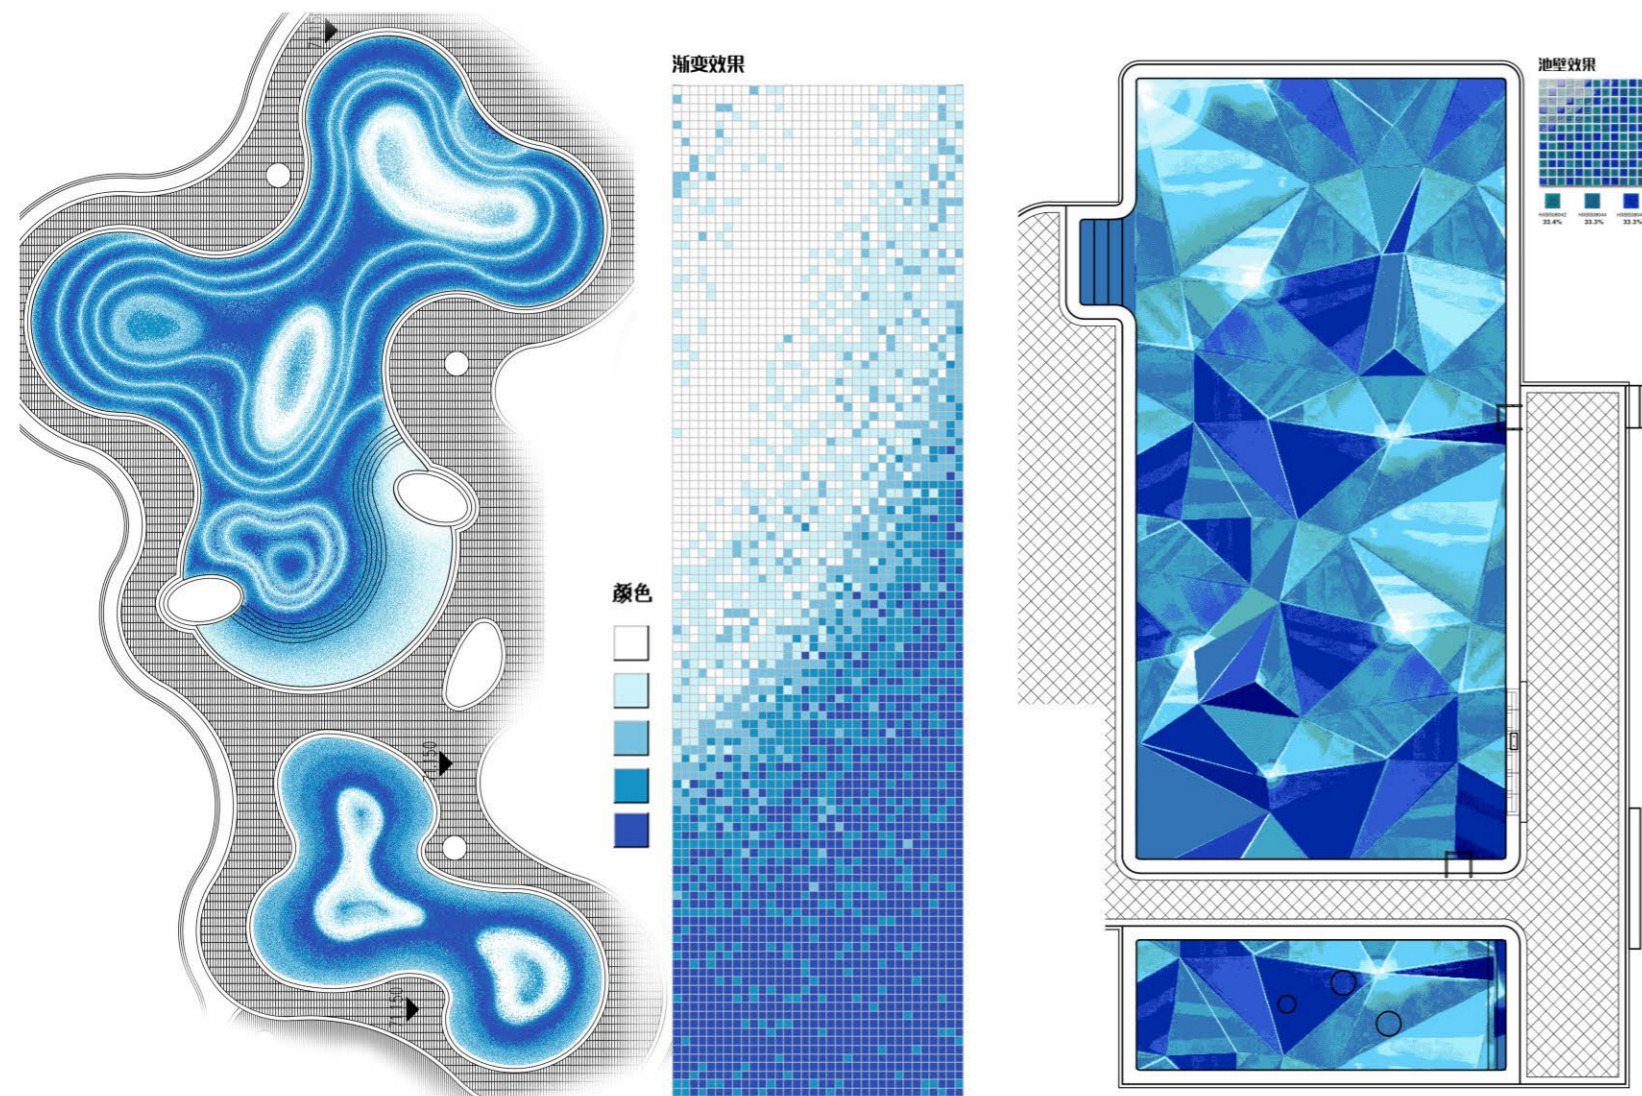

设计案例 — DESIGN CASES

我公司设计部将会根据泳池工程平面图，箱客户提供多种的设计方案，务求满足客户的不同需求。以下是我们的几款设计方案，供您参考。

Our designers will provide you some designs according to the plan metric map of your swimming pool, in order to meet the design needs of every customer. Please see the following designs for your Reference.

1. 高级酒店、度假村、住宅小区的泳池设计方案： Designing scheme of public swimming pool for Hotel & Resorts & Residence.