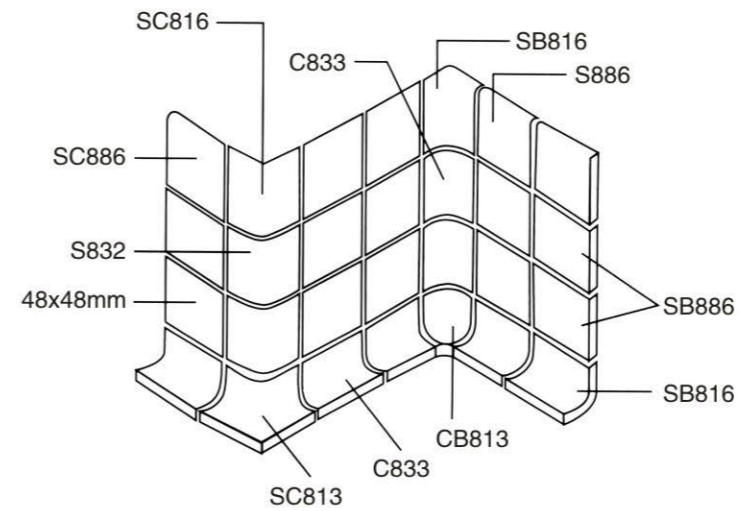

泳池马赛克人性化设计理念：生产多样化配件，体现彩花的人文关怀精神。

- 有助于梯级和泳池处角的完美修饰；
- 圆形修饰边角可避免碰伤身体；
- 方便清洁，无卫生死角。

The humanization design concept of mosaic pool mosaic: Produce all kinds of trims and corners to matching supply with pool mosaic, embody the spirit of humanistic care.

- Make a perfect decoration for the steps and edges of the pool;
- Rounded corners can avoid body bruised;
- Convenient and clean, no health dead corner.

泳池配件 — TRIMS & CORNERS

48x48mm配件

48x95mm配件

73x73mm配件